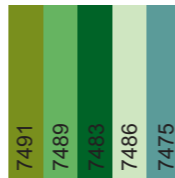

Green (Wood)

Feng Shui
Zhen – Wood – Green
Xun – Wood – Green