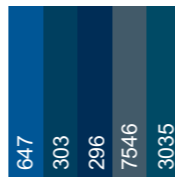

Black (Water)

Feng Shui
Kan – Water – Blue or black

Blue can interchange with Black
So... should Coporate / SME be Blue in this case ?

Suggestion of colour change for BU

POTENTIAL ISSUE

Earth is Yellow in Ngu Sac
Sun is not an element
Fire is Red and an element.
Li (Fire in Feng Shui) is Red / Purple

The sunrise is the symbol of Fire element.

From V1 Guides:
Gold - A cousin to **golden yellow is associated with the Sun** which is a symbol of happiness, success, attainment, prosperity and true friends. Gold is intimately linked with Divinity and those gods associated with the Sun. It symbolizes wealth and success.

Corporate Colour V1 Guide

Yin Colors & Feng Shui

Yin colors according to Feng Shui are the colors that bring about healing and relaxation. The relation between colors and Feng Shui can be better understood by taking the example of some colors as given below.

Blue: Blue color according to Feng Shui has yin energy. It is calm and soothing. This color has great significance in Feng Shui as it reflects love as it heals and relaxes. Blue creates a feeling of peace and trust. Since it is the color of the sea and sky, Feng Shui associates it with adventure and exploration. Navy blue is the color of intellect and wisdom.

Black: Black color in Feng Shui symbolizes money and income, black is great for careers, especially when combined with metal. It is the Feng Shui color of emotional protection and power.

Purple: Purple, the color that lies at the end of the spectrum, has a great significance in Feng Shui. The color is excellent for physical and mental healing and Feng Shui associates it with spiritual awareness.

White: In Feng Shui the white color represents poise, confidence and purity. Because of its yin energy, Feng Shui uses this color mostly in combination with gold or silver to generate an calm atmosphere.

The other yin colors of Feng Shui are pink and green. These colors also have their individual properties that are used in Feng Shui practice.

Yang Colors and Feng Shui

Yang colors according to Feng Shui belong to tend to be fire and wood elements. Feng Shui believes that these are the colors that provide you the enthusiasm or the positive energy required to do something or be motivated. The description that Feng Shui provides for each color is given below to help you in using them for your advantage.

Yellow: Yellow color in Feng Shui is considered to be as auspicious as red. Yellow represents sunbeams, warmth, motion, cheerfulness and friendliness. However, according to a noted 'Color Feng Shui' consultant, prolonged exposure to large amounts of intense yellow can cause anxiety.

Orange: With a lot of yang energy the orange color has great significance for Feng Shui practice as it strengthens your concentration. You might use this color when your creative well runs dry. Orange color in Feng Shui is used to give you a sense of purpose. Orange is the color of organization.