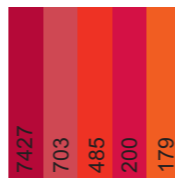

Red (Fire)

Feng Shui
Li – Fire – Red or purple