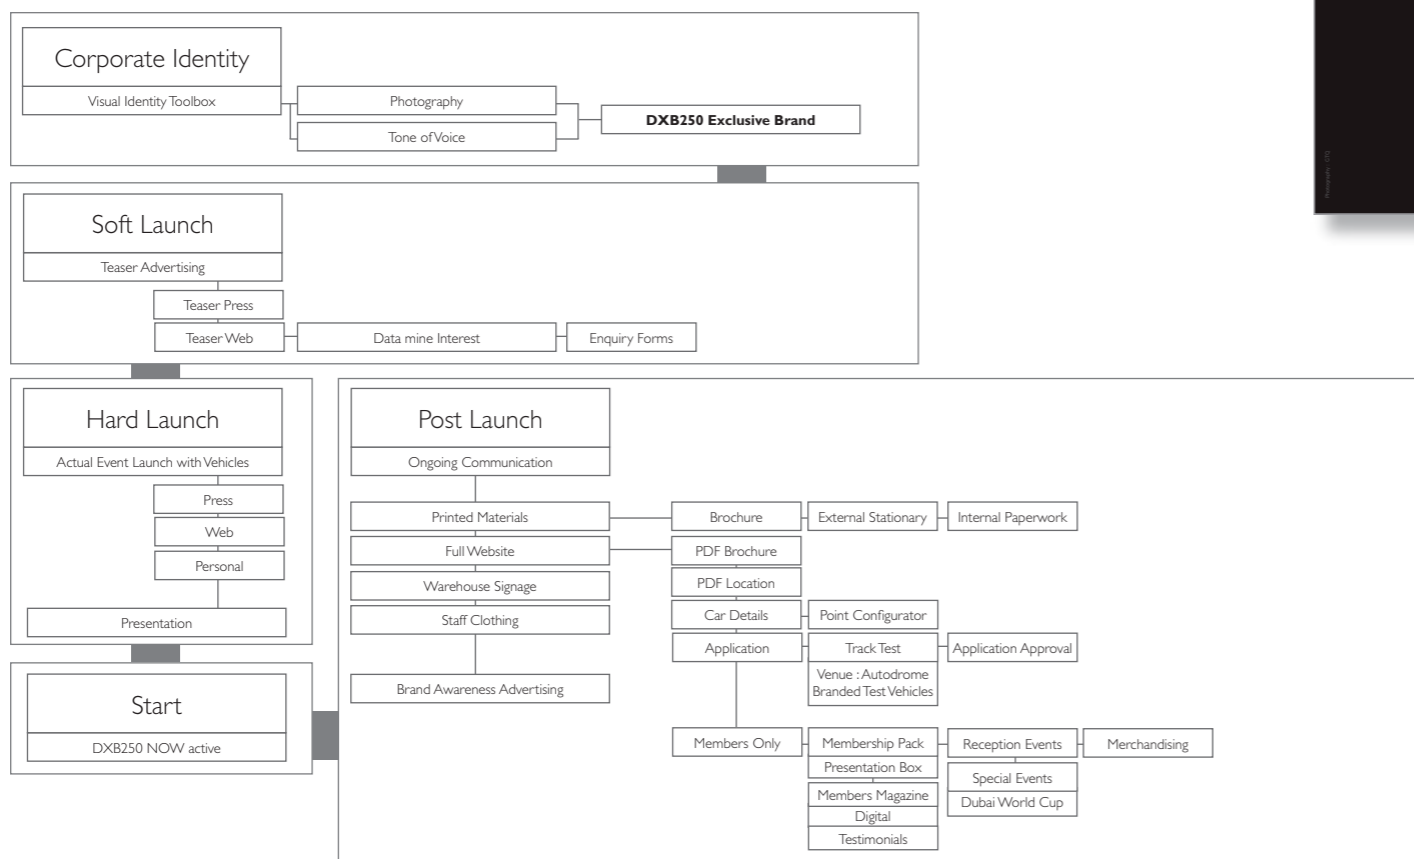

DXB250 Site Map 22.07.07 Version 2

DXB250 Brand Architecture and Communication 08.07.07 Version 1

Client
DXB 250

Location
Dubai UAE

Date
June 2009

Job
Brand Architecture
Website
Advertising

- 1 Sitemap
- 2 Teaser Advert
- 3 Arabic Master Advert
- 4 English Master Advert
- 5 Brand Communication
- 6 Website Holding Page