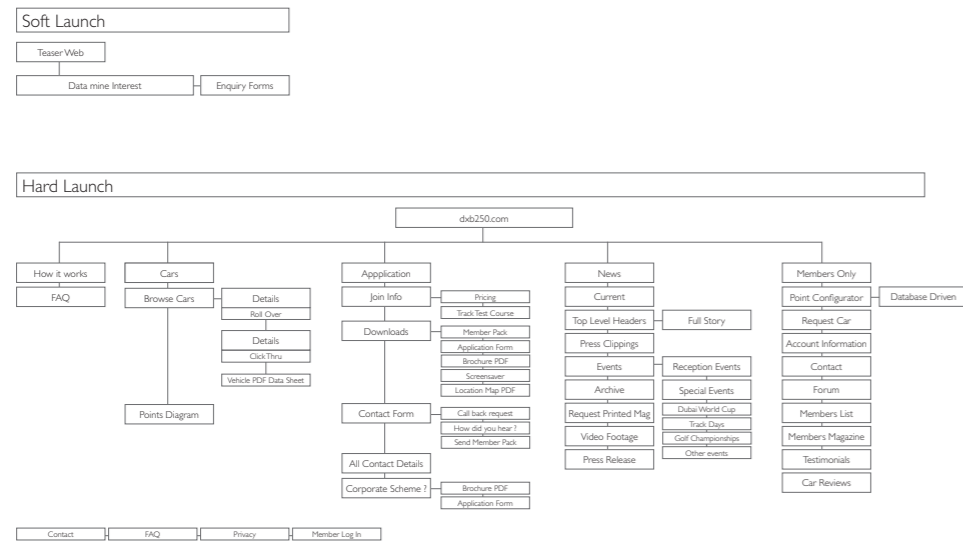

DXB250 Site Map 22.07.07 Version 2

DXB250 Brand Architecture and Communication 08.07.07 Version 1

Client
DXB 250

Location
Dubai UAE

Date
June 2009

Job
Brand Architecture
Website
Advertising

- 1 Sitemap
- 2 Teaser Advert
- 3 Arabic Master Advert
- 4 English Master Advert
- 5 Brand Communication
- 6 Website Holding Page